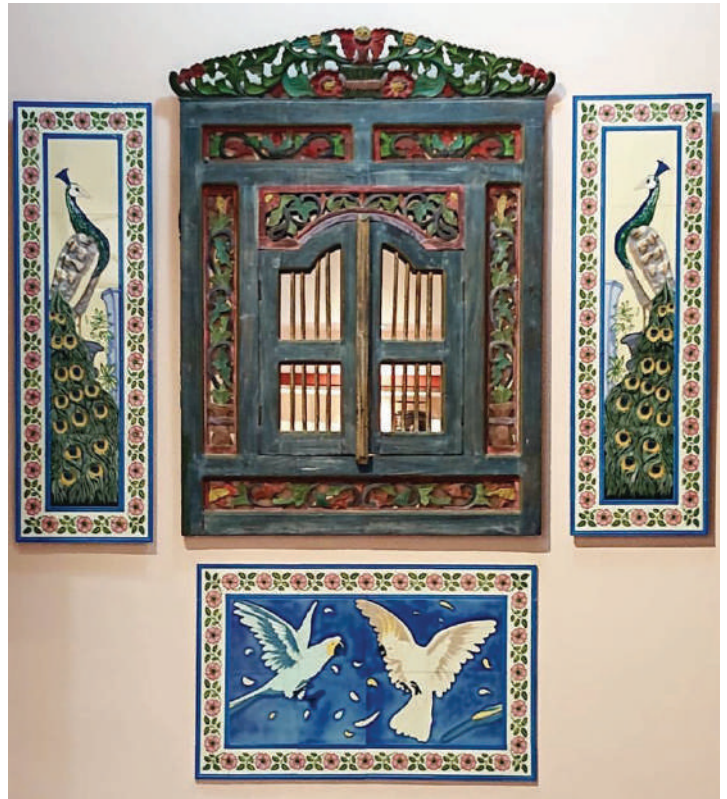

Size: 6x6 cm.
10x10 cm.
15.2x15.2 cm.

FOUR ROSE
BLUE

FOUR ROSE
BROWN

Size: 6x6 cm.
10x10 cm.
15.2x15.2 cm.